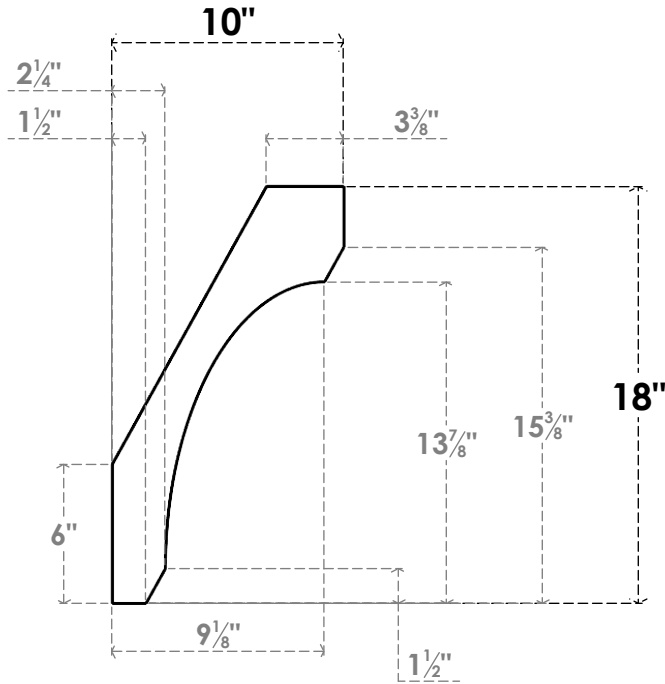

ITEM NUMBER: BRCPC060X10000X18000LEC

6"W X 10"D X 18"H LEGACY ARCHITECTURAL GRADE PVC CLOSED KNEE BRACE

SIDE PROFILE

FRONT PROFILE

ISOMETRIC

EKENA MILLWORK
2300 WEST MAIN ST.
CLARKSVILLE, TX 75426
TOLL FREE: 866-607-0453
WWW.EKENAMILLWORK.COM

NOTES

1. INSTALLATION TO BE COMPLETED IN ACCORDANCE WITH MANUFACTURER'S SPECIFICATIONS.
2. DRAWING MAY NOT BE TO SCALE
3. THIS DRAWING IS INTENDED FOR DESIGN AND PLANNING PURPOSES ONLY.
4. ALL INFORMATION CONTAINED HEREIN WAS CURRENT AT THE TIME OF DEVELOPMENT BUT MUST BE REVIEWED AND APPROVED BY THE PRODUCT MANUFACTURER TO BE CONSIDERED ACCURATE.
5. ARCHITECTURAL GRADE PVC PRODUCTS ARE MADE FROM EXPANDED CELLULAR PVC AND COME NATURALLY WHITE BUT MAY BE PAINTED