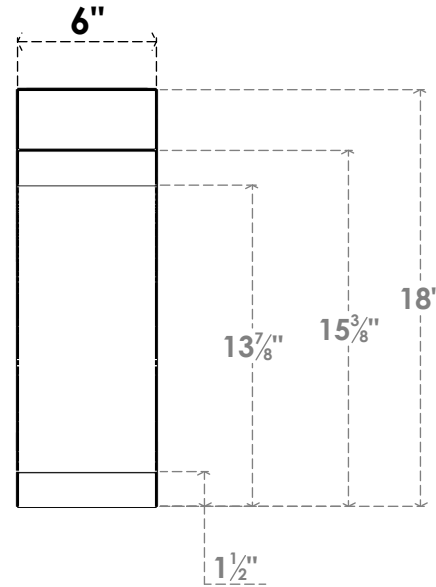

ITEM NUMBER: BRCPC060X10000X18000LEC

6"W X 10"D X 18"H LEGACY ARCHITECTURAL GRADE PVC CLOSED KNEE BRACE

SIDE PROFILE

FRONT PROFILE

ISOMETRIC

EKENA MILLWORK
2300 WEST MAIN ST.
CLARKSVILLE, TX 75426
TOLL FREE: 866-607-0453
WWW.EKENAMILLWORK.COM

NOTES

1. INSTALLATION TO BE COMPLETED IN ACCORDANCE WITH MANUFACTURER'S SPECIFICATIONS.
2. DRAWING MAY NOT BE TO SCALE
3. THIS DRAWING IS INTENDED FOR DESIGN AND PLANNING PURPOSES ONLY.
4. ALL INFORMATION CONTAINED HEREIN WAS CURRENT AT THE TIME OF DEVELOPMENT BUT MUST BE REVIEWED AND APPROVED BY THE PRODUCT MANUFACTURER TO BE CONSIDERED ACCURATE.
5. ARCHITECTURAL GRADE PVC PRODUCTS ARE MADE FROM EXPANDED CELLULAR PVC AND COME NATURALLY WHITE BUT MAY BE PAINTED